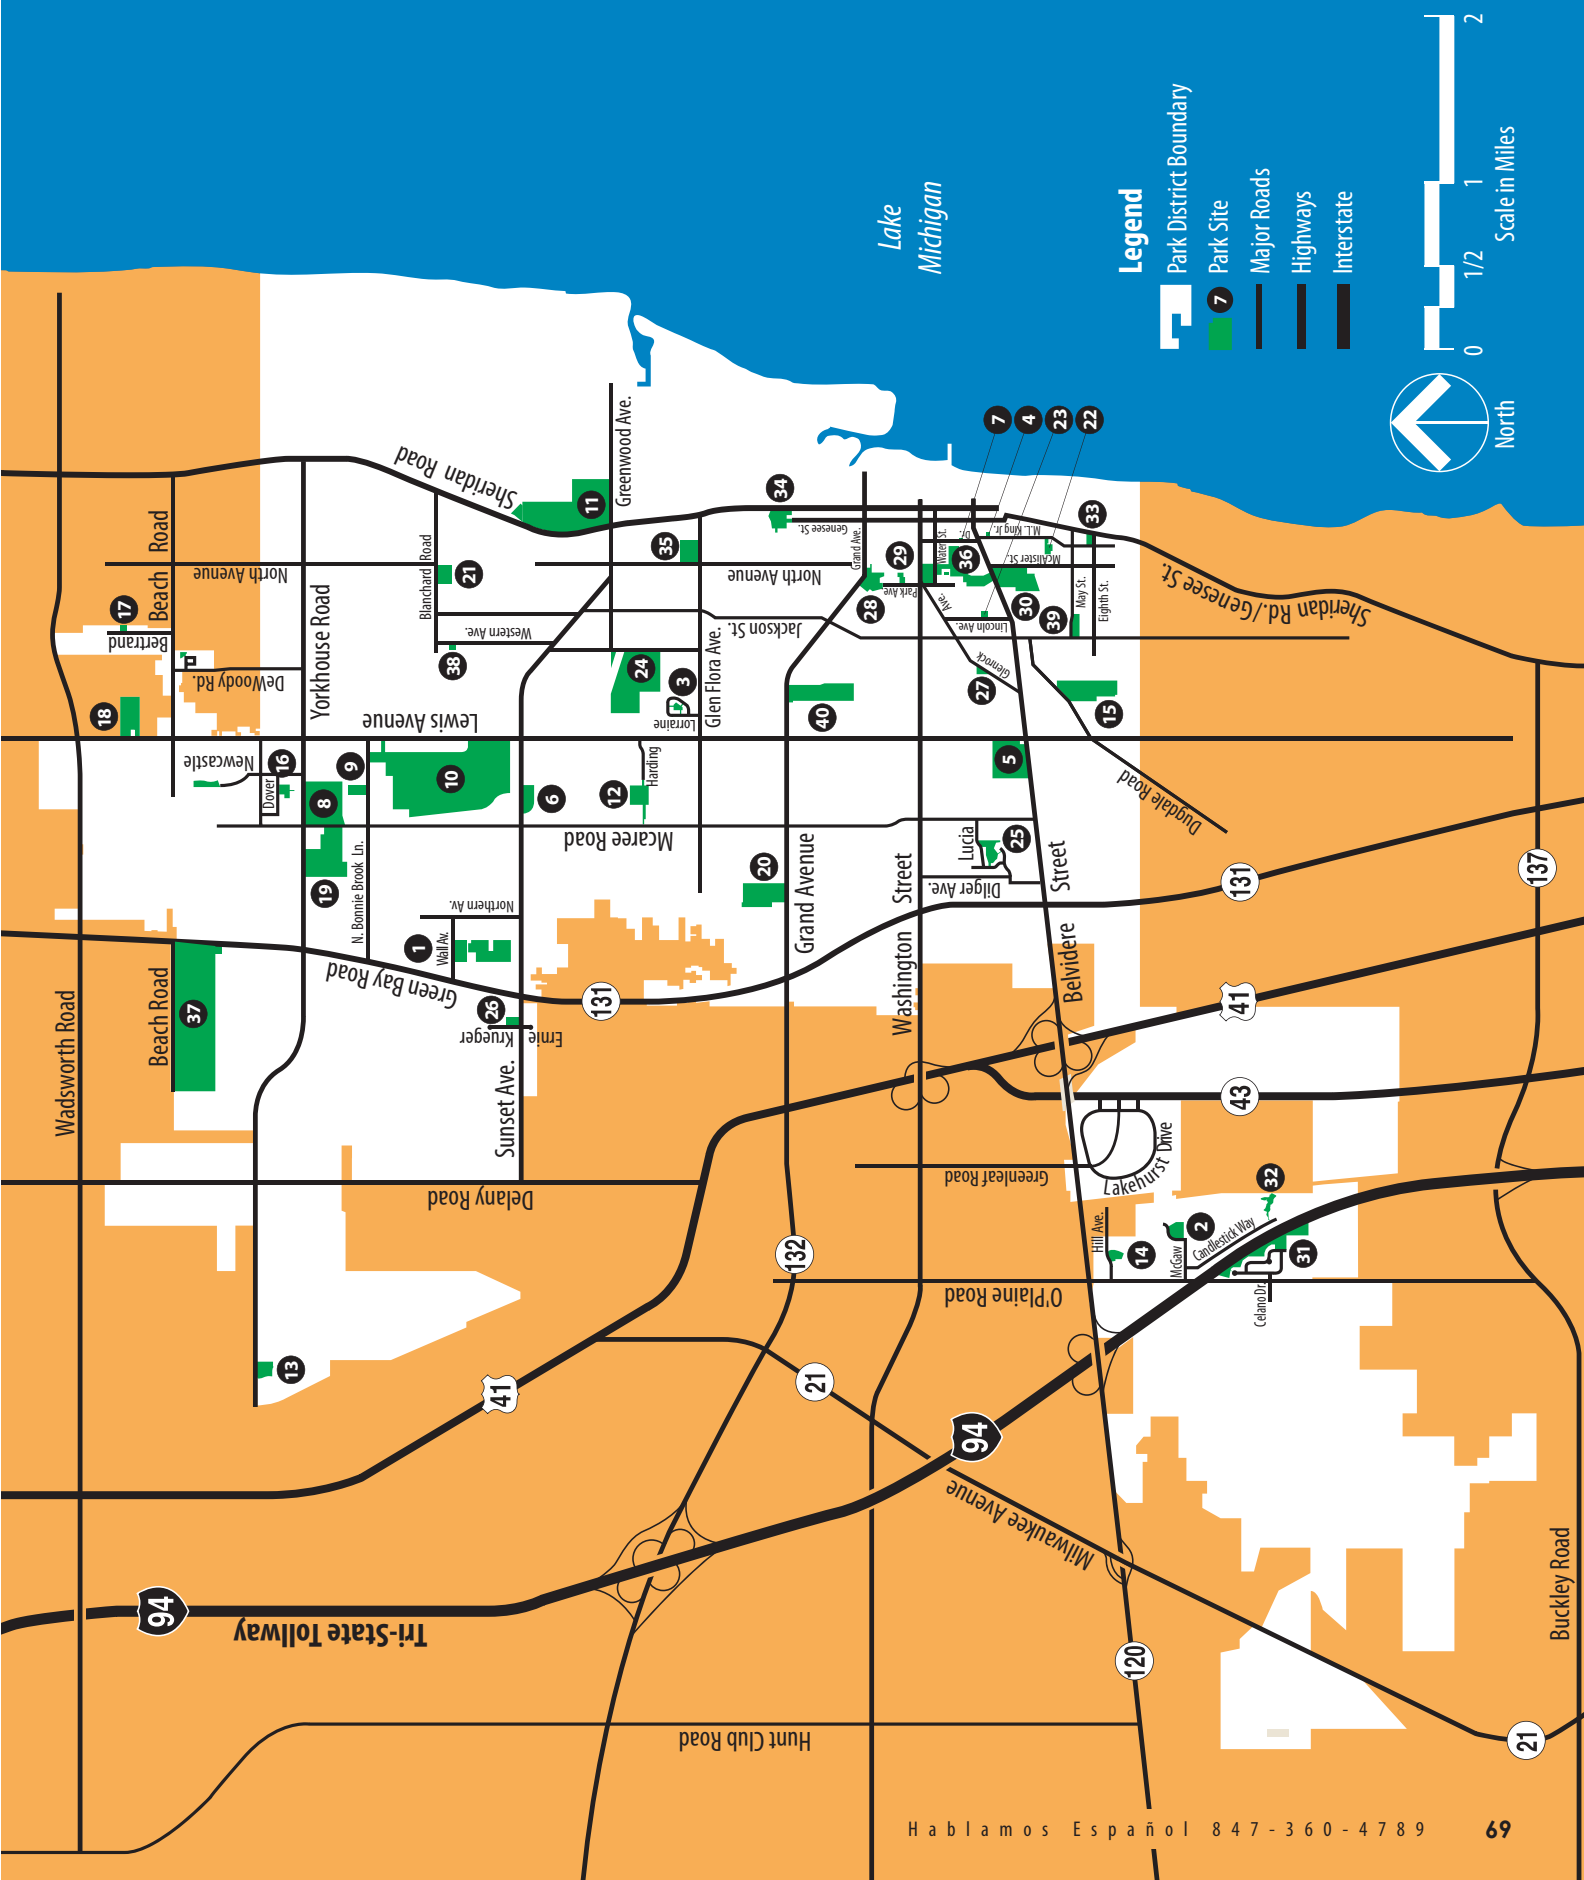

Locator Map

Legend

-  Park District Boundary
-  7 Park Site
-  Major Roads
-  Highways
-  Interstate