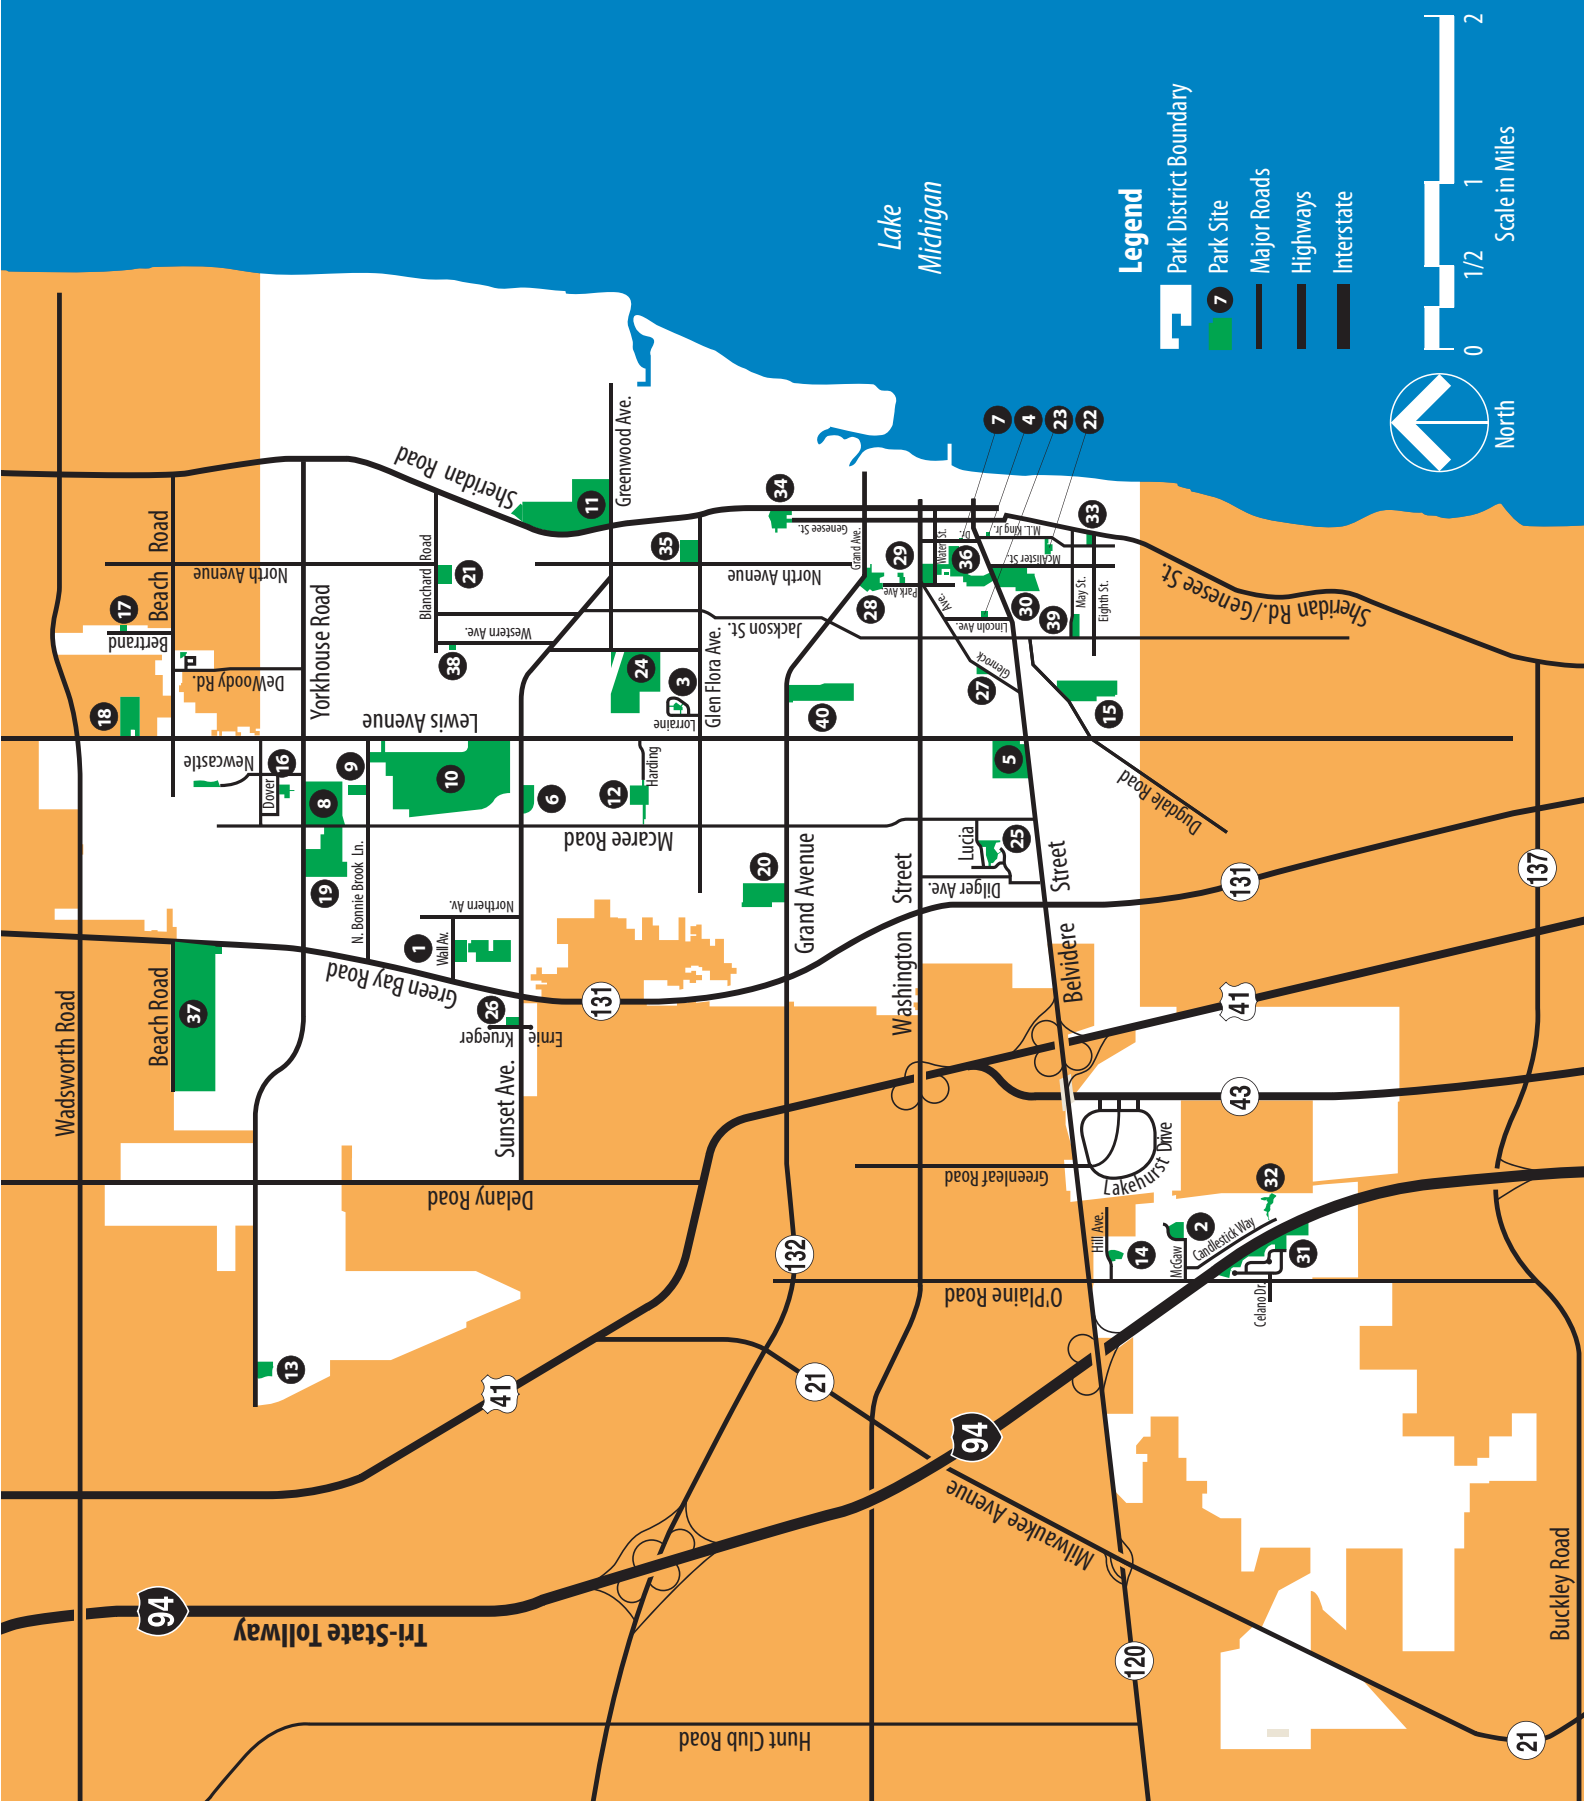

Locator Map

Legend

- Park District Boundary
- 7 Park Site
- Major Roads
- Highways
- Interstate