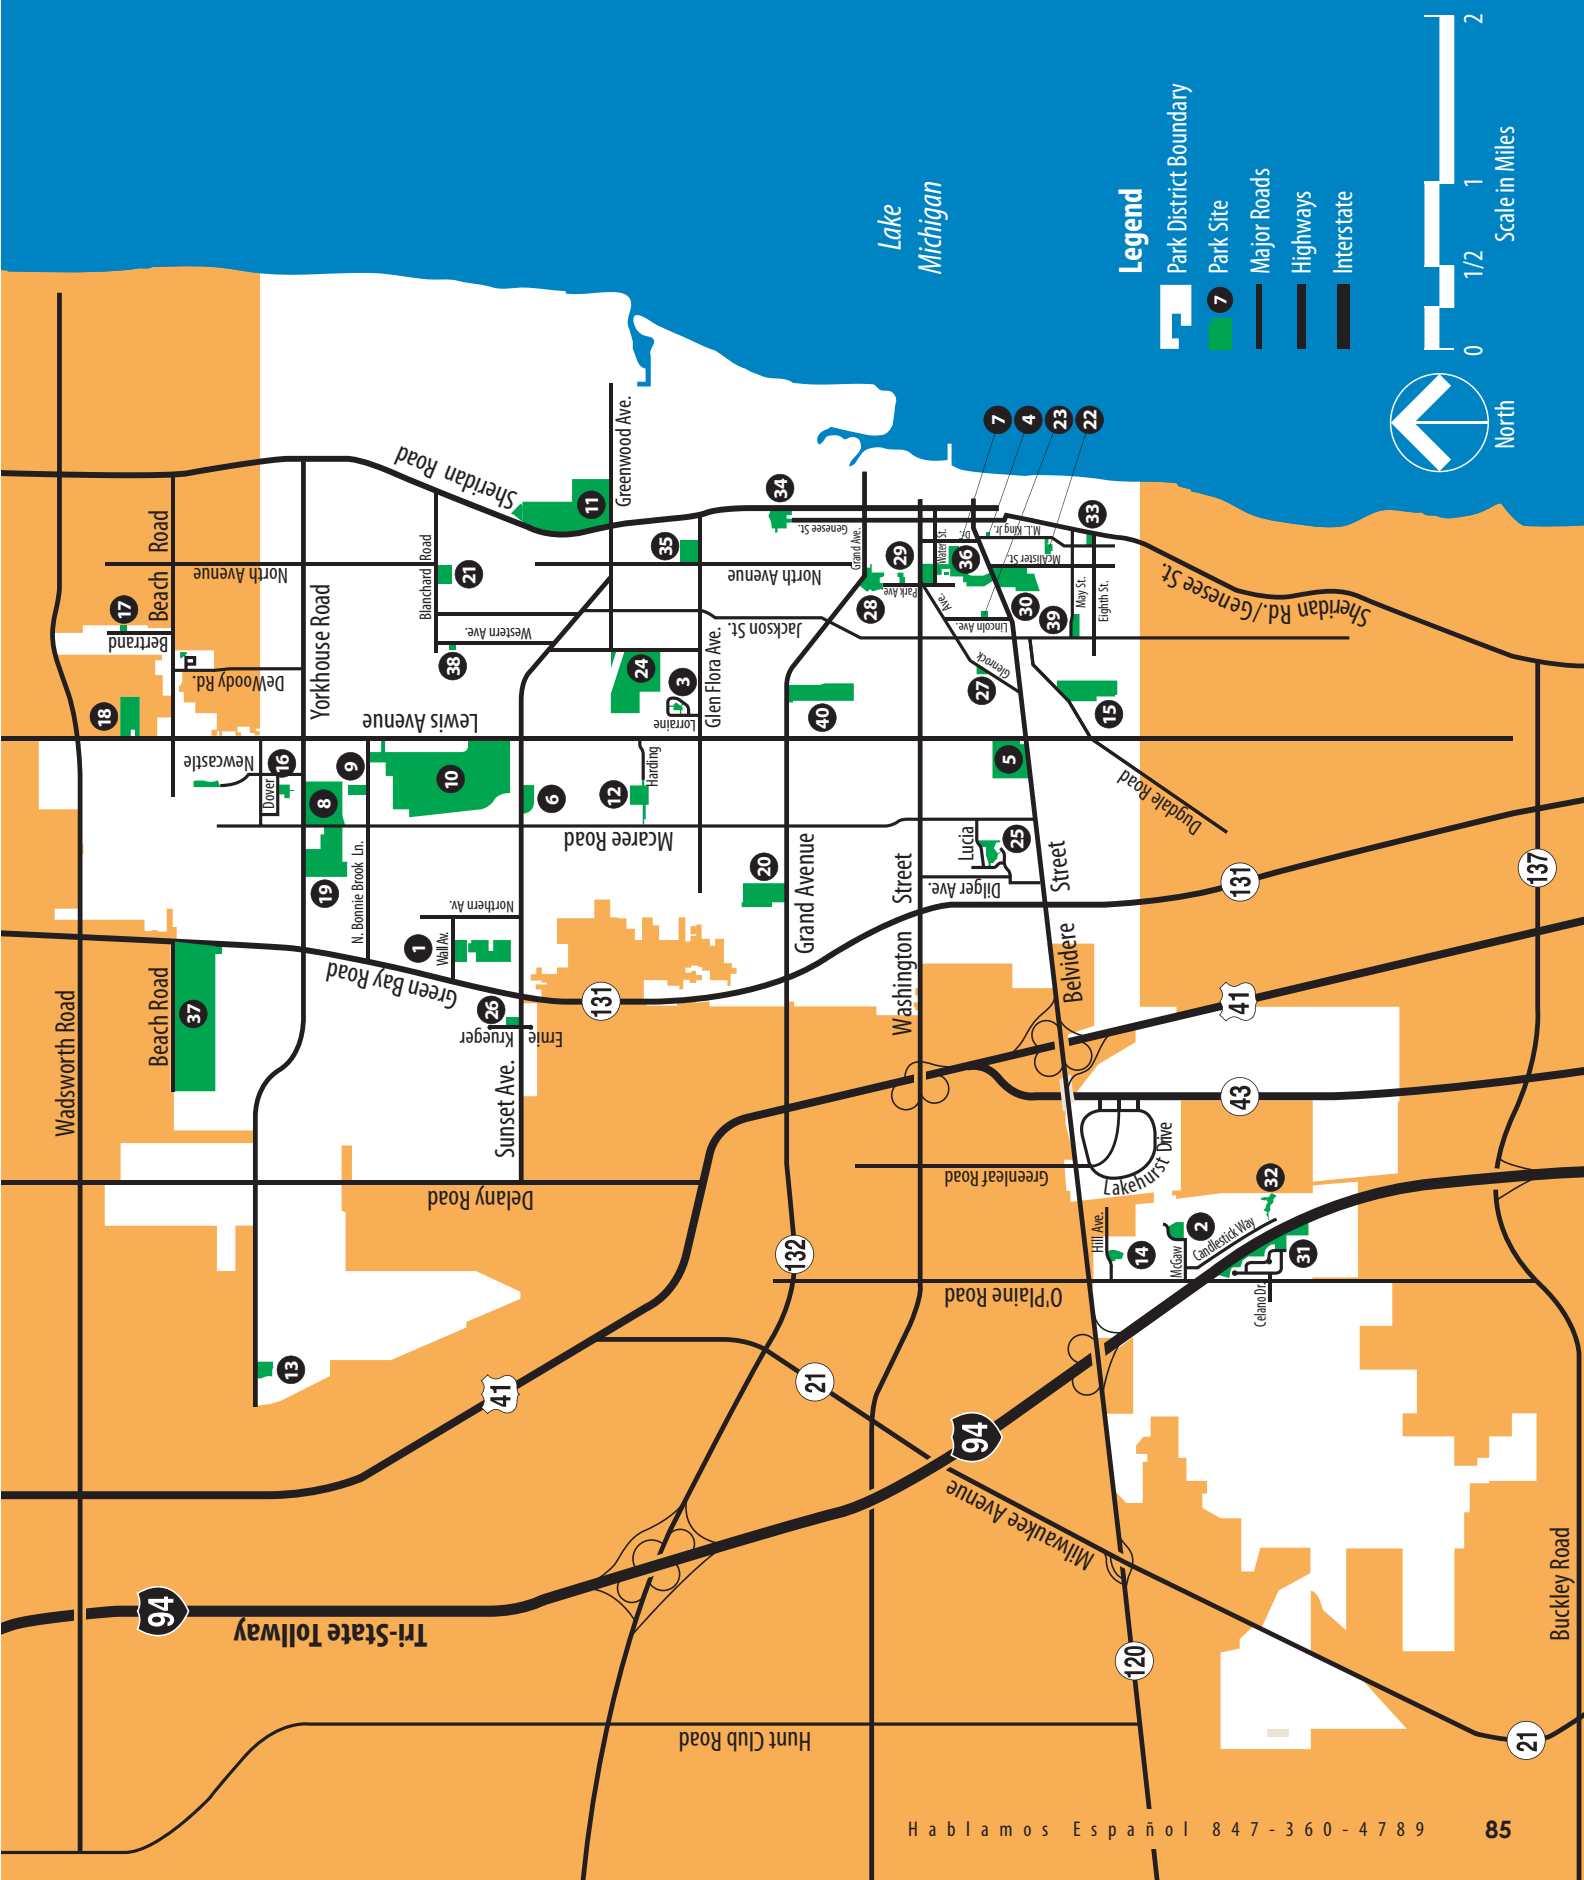

Locator Map

Legend

-  Park District Boundary
-  7 Park Site
-  Major Roads
-  Highways
-  Interstate