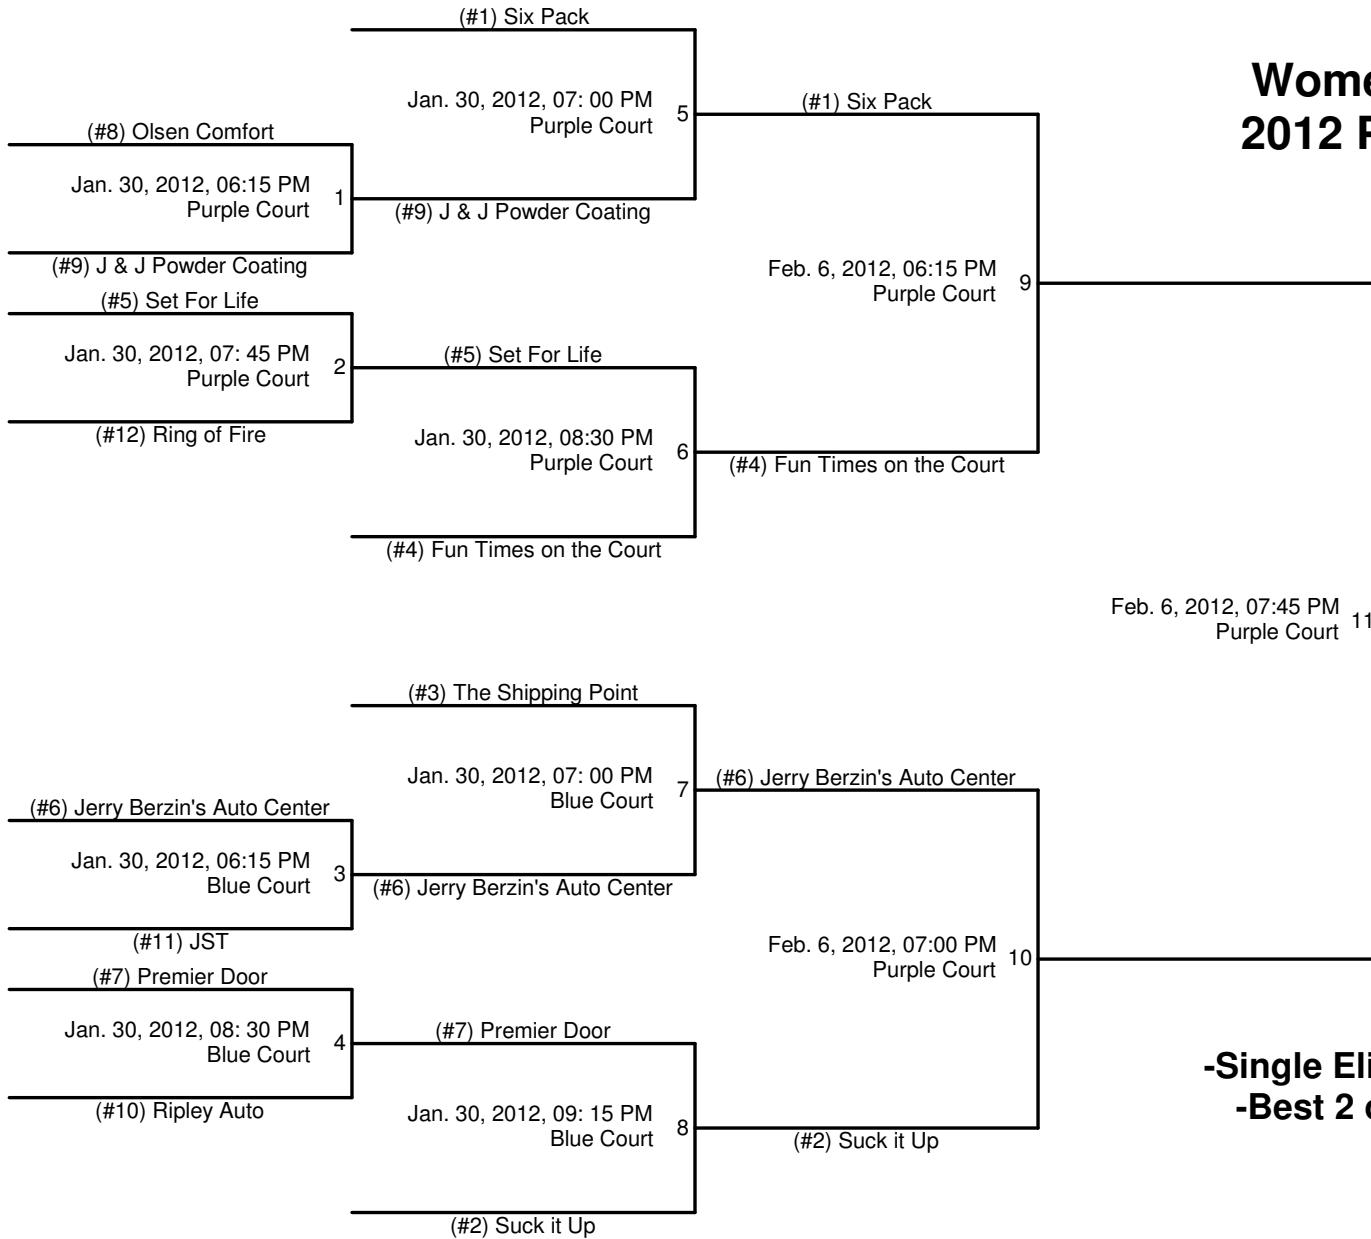

Womens B Volleyball 2012 Playoff Schedule

**-Single Elimination
-Best 2 out of 3**