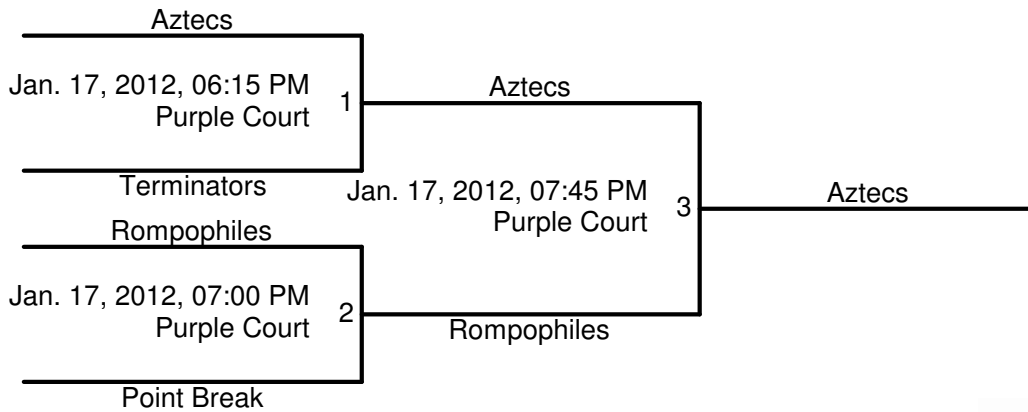

WAUKEGAN PARK DISTRICT

2012 Men's "B" Volleyball Playoff Schedule

-Single Elimination
-Best 2 Out Of 3