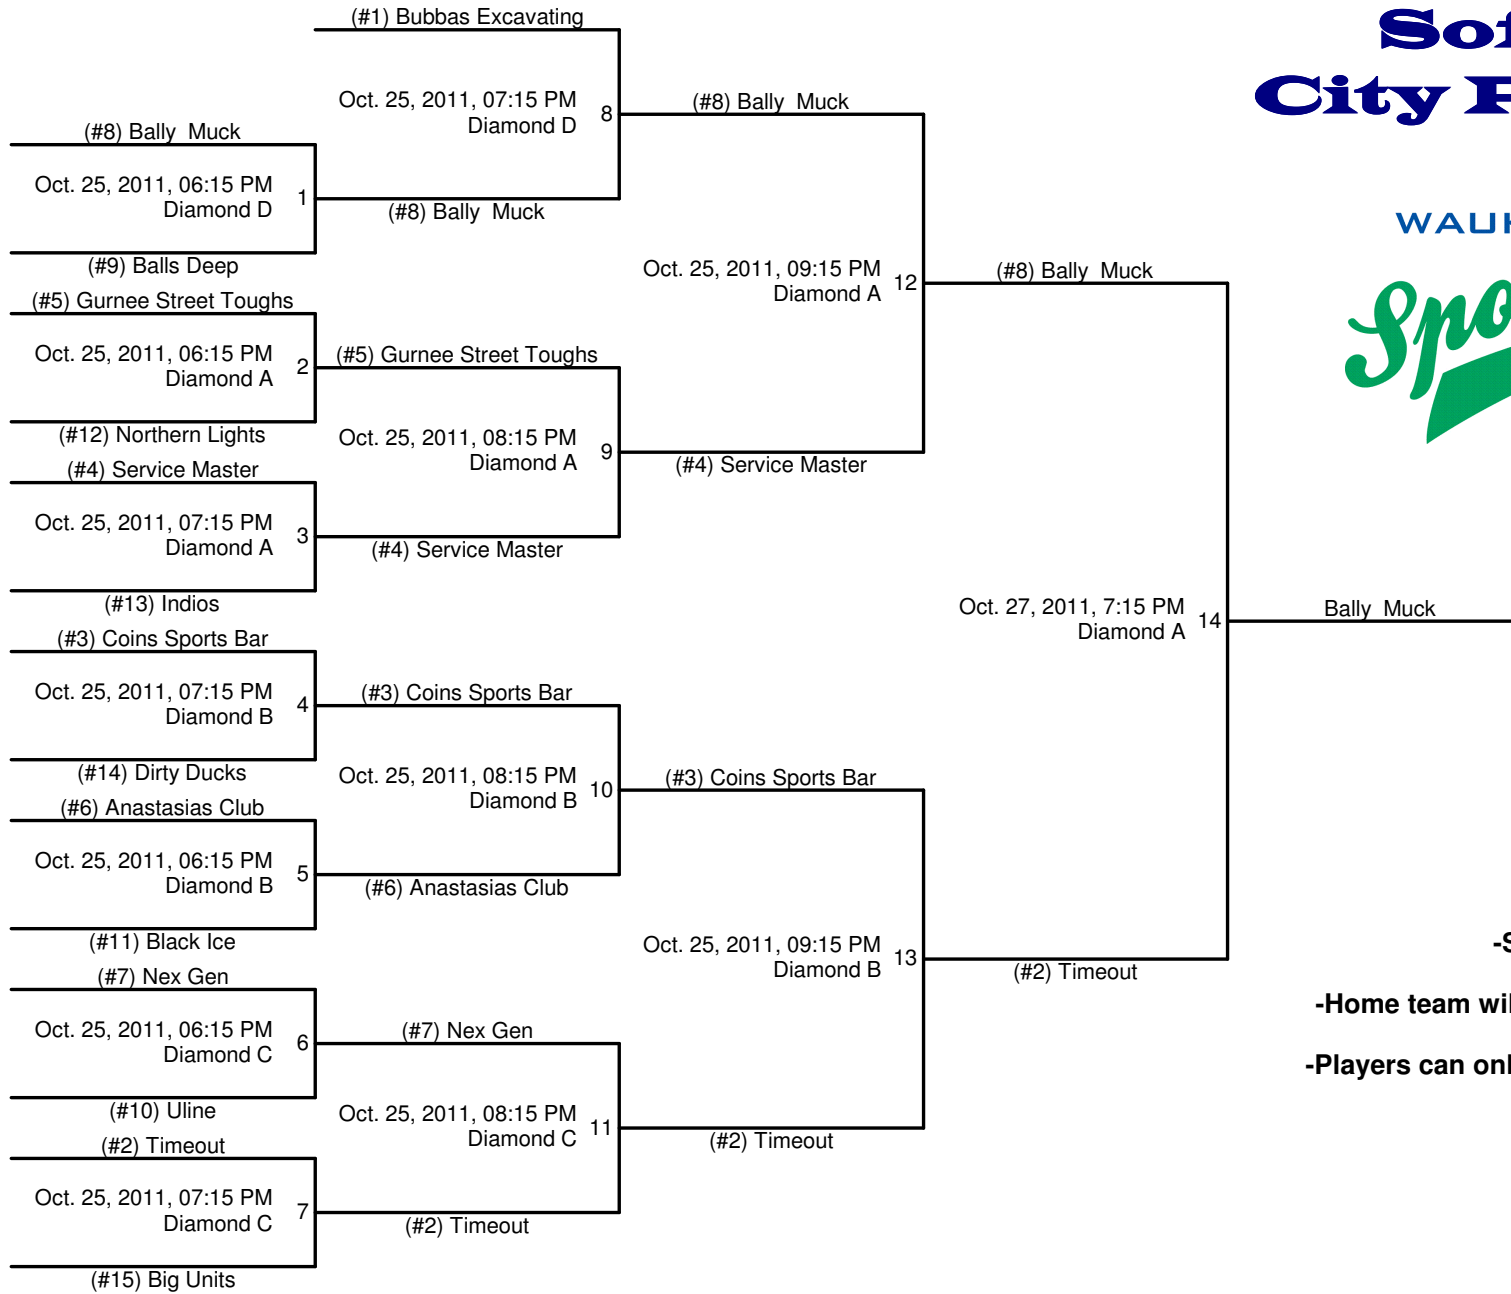

2011 Fall Men's B Softball City Playoffs

-Single elimination

-Home team will be the better seed throughout

-Players can only play on 1 team in the playoffs

-4HR Limit