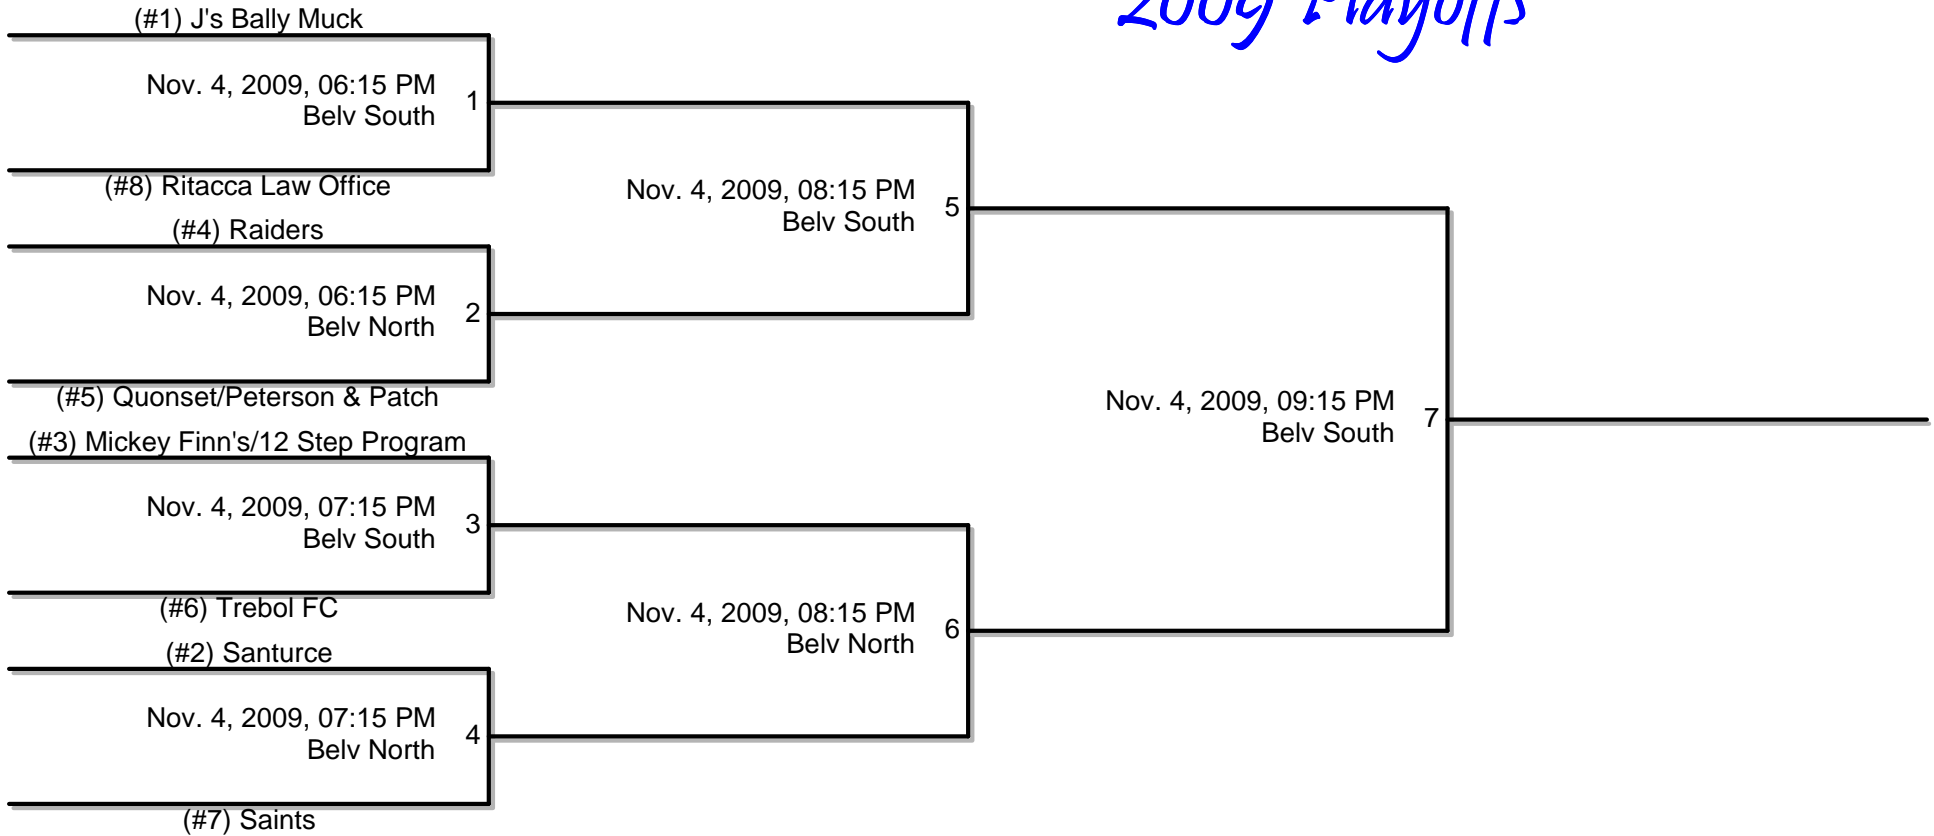

Waukegan Park District Fall Coed Softball 2009 Playoffs

-Single-elimination

-The home team will be the better seed throughout

-A player can only play on one team

-Any questions please call 782-3622