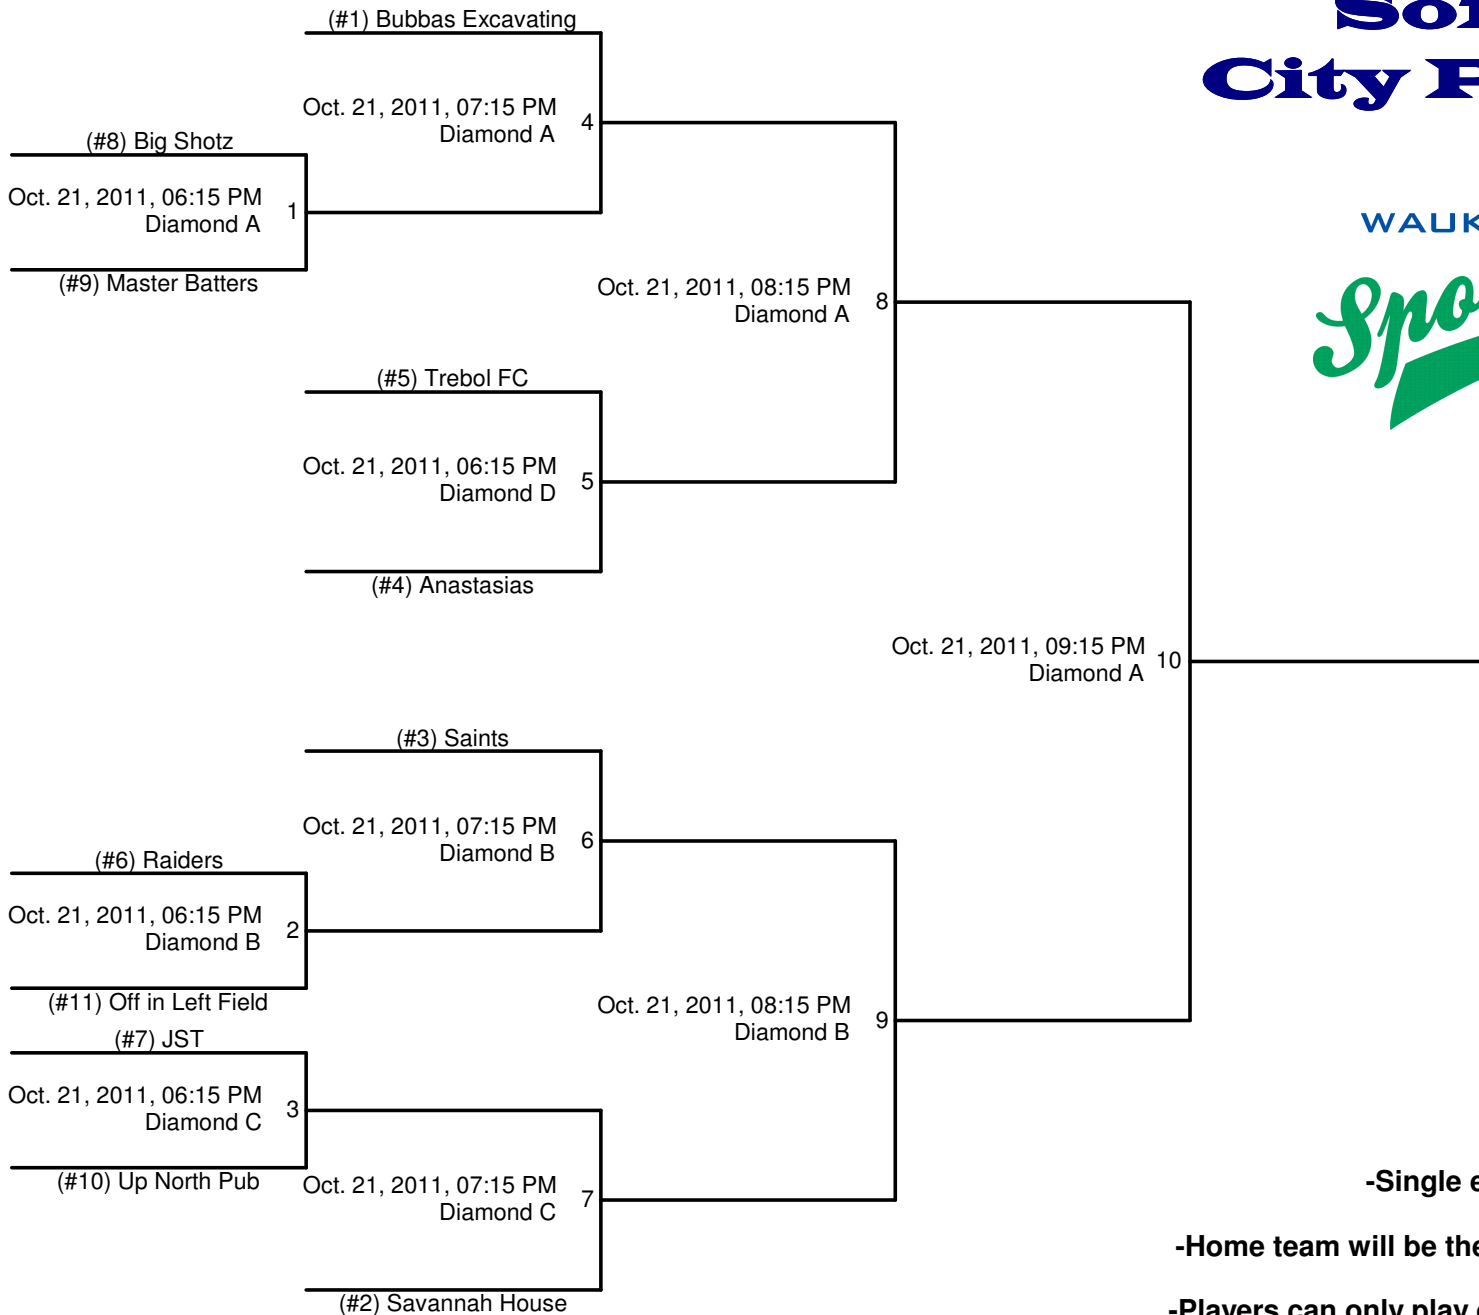

2011 Fall Coed Softball City Playoffs

-Single elimination

-Home team will be the better seed throughout

-Players can only play on 1 team in the playoffs

-4HR Limit