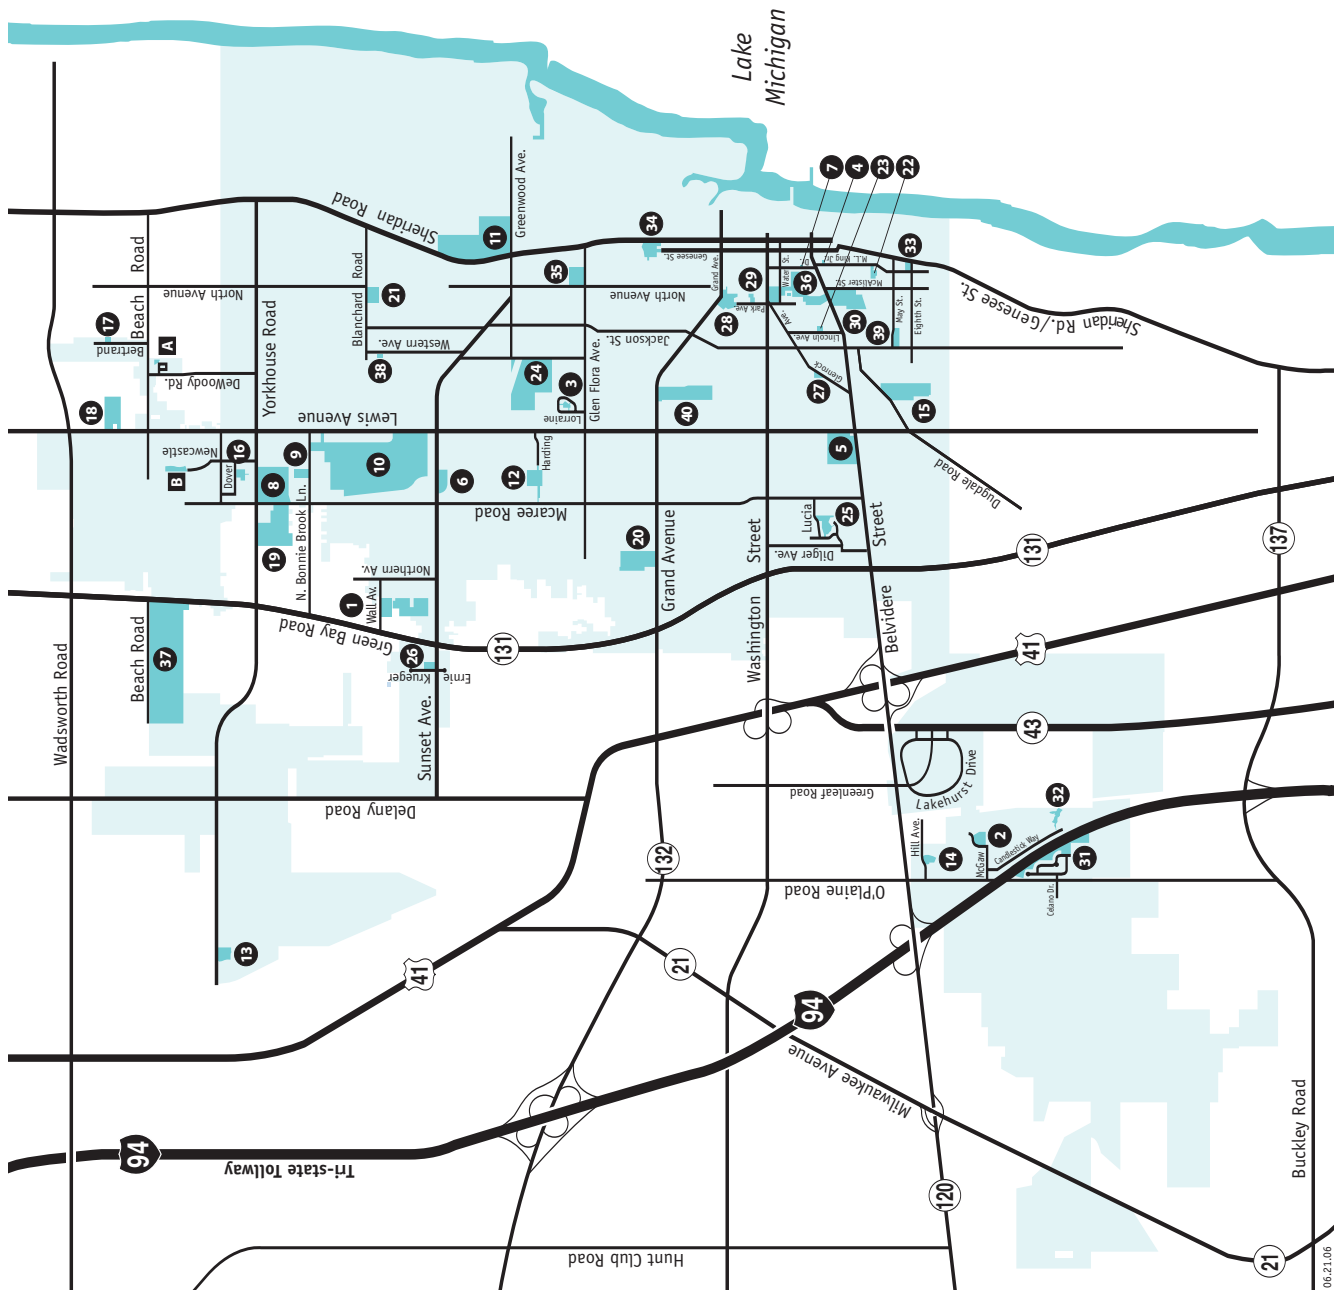

WAUKEGAN PARK DISTRICT
2000 Belvidere Street
Waukegan, Illinois 60085-6172

Location Map

- Legend**
- Park District Boundary
 - Park Site
 - Major Roads
 - Highways
 - Interstate

North

Scale in Miles

WAUKEGAN PARK DISTRICT Facilities & Locations